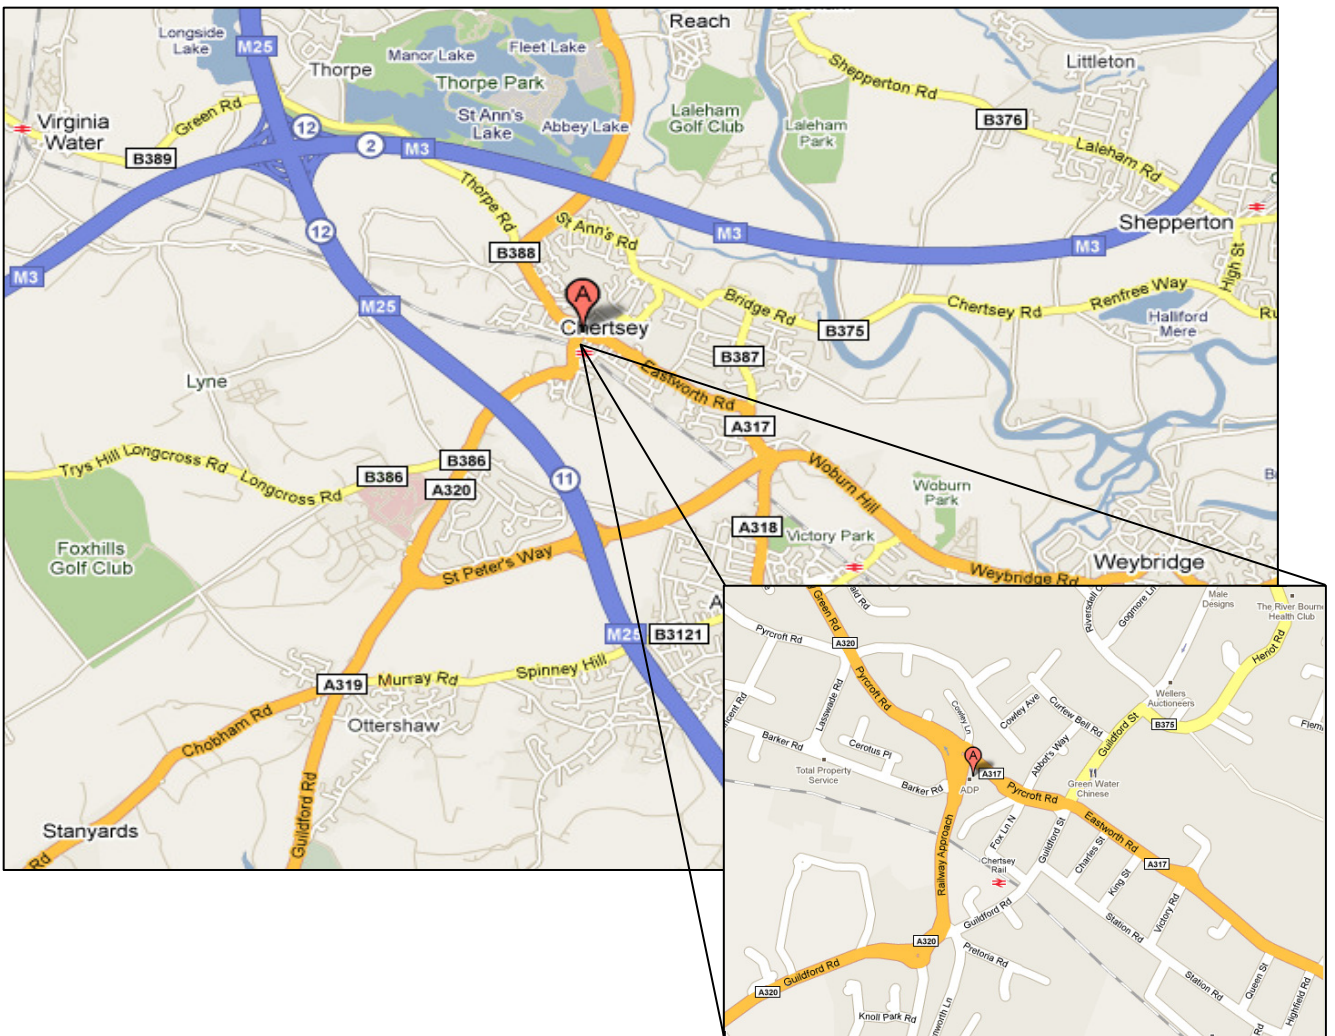

PAYROLL

TIME & ATTENDANCE

HUMAN RESOURCES

When your people are counting on you, count on us.

ADP Ltd. Syward Place, Pycroft Road, Chertsey, Surrey, KT16 9JT
Tel: (+44) (0)8452 300237